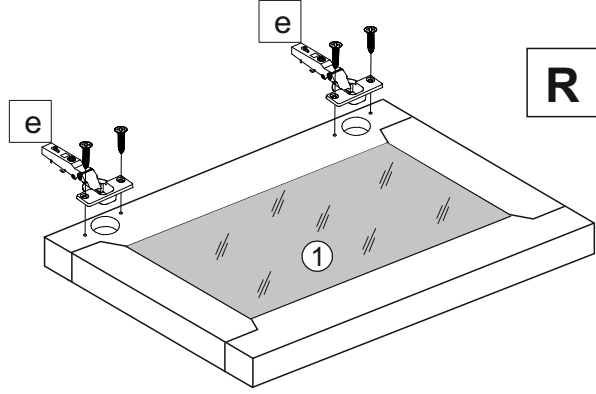

3,5x16		
a	x6	b	x1

LD.270320.000

e	x2

L

R

L

R

LD.297710.000-2/3