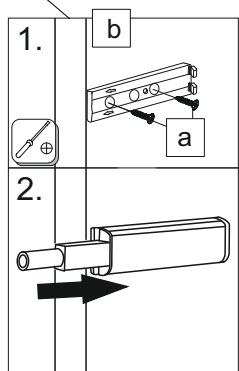

# Moretti

LD.297710.000 Front door 400 with glass

	396
	716
	22

	3,5x16		
a	x6	b	x1

	0h40min		600mm	0.5kg	3m		⊕		

					W	L	H
	①	297711.000	1	1	716	396	22

	3,5x16		
a	x6	b	x1

LD.270320.000

	
e	x2

L

R

L

R

LD.297710.000-2/3

	3,5x16		
a	x12	b	x2

LD.270360.000