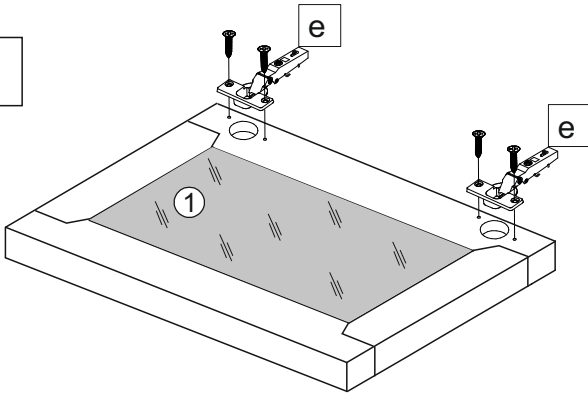

3,5x16		
a	x6	b	x1

LD.270320.000

e	x2

L

R

L

R

LD.297710.000-2/3