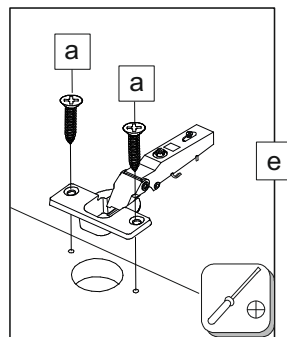

3,5x16		
a	x12	b	x2

LD.270360.000

	e	x4