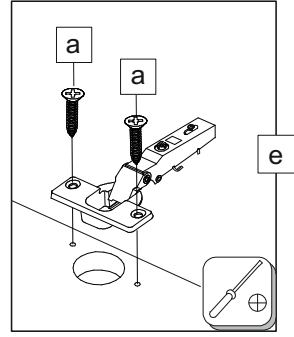

3,5x16		
a	x6	b	x1

LD.270320.000

e	x2